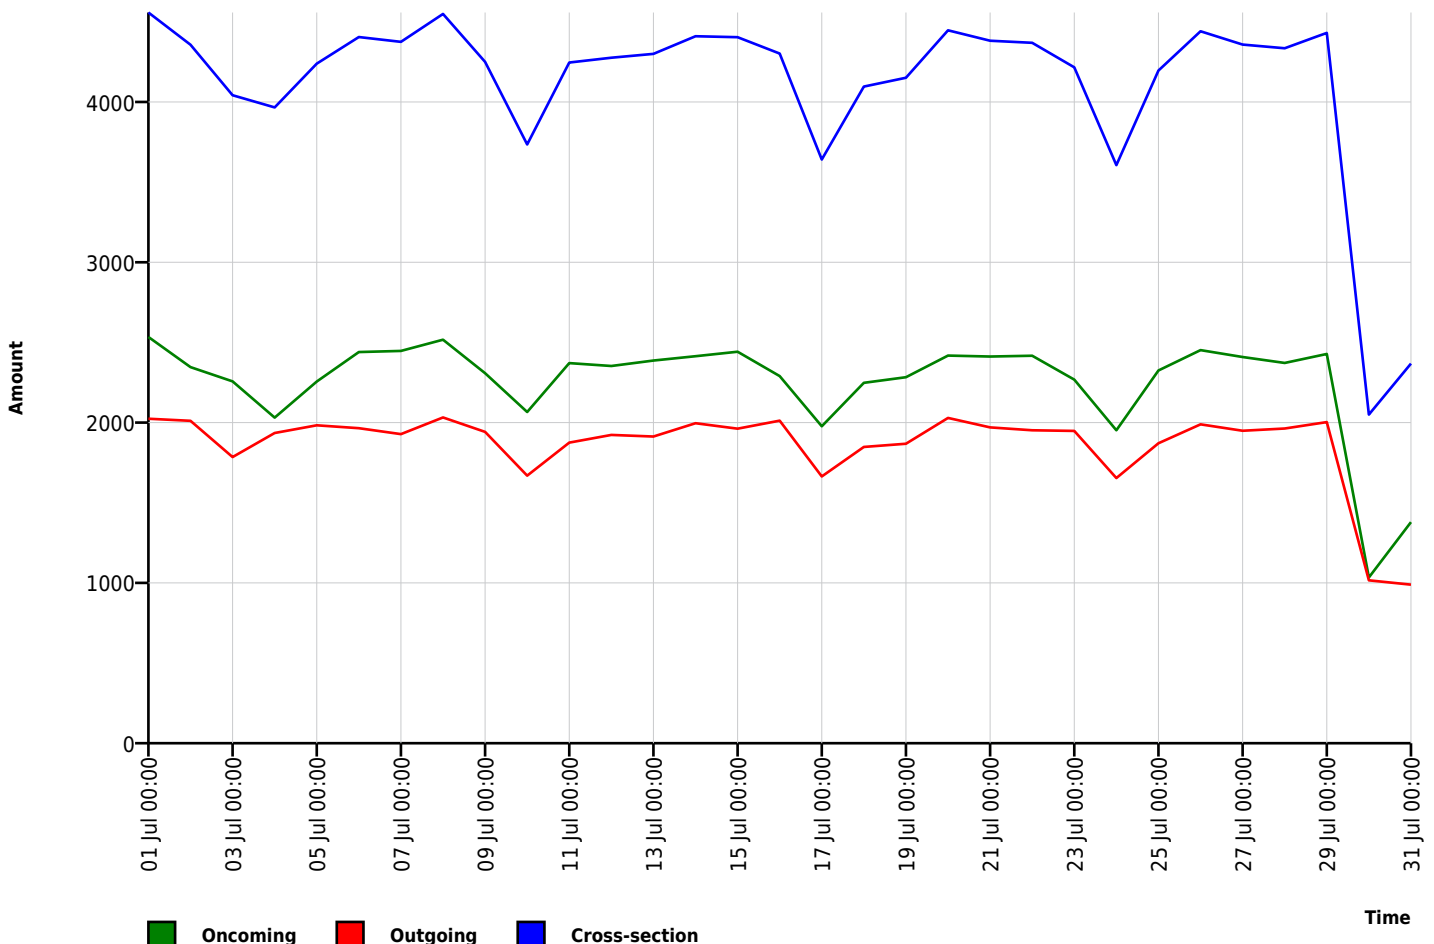

Author

Institution Padbury Parish Council
Department
Street
Postal Code
City Padbury
Country United Kingdom
Contact Padbury Parish Council
Phone
E-Mail padburyparishcouncil@gmail.com

Padbury Parish Council

Built with **DataCollect Webreporter** version 1.0 at 01/08/2022 15:55:41

Site

Name Padbury 1
Dir. Oncoming (name)
Dir. Outgoing (name)
Posted Speed Limit
Comment
Device type **DSD**

Time Range

Start Date 01/07/2022 00:00
End Date 31/07/2022 23:59
Days Mo, Tu, We, Th, Fr, Sa, Su
Time Interval 24 hours
Time Frame / Day 00:00 - 23:59

Time Variation Curve