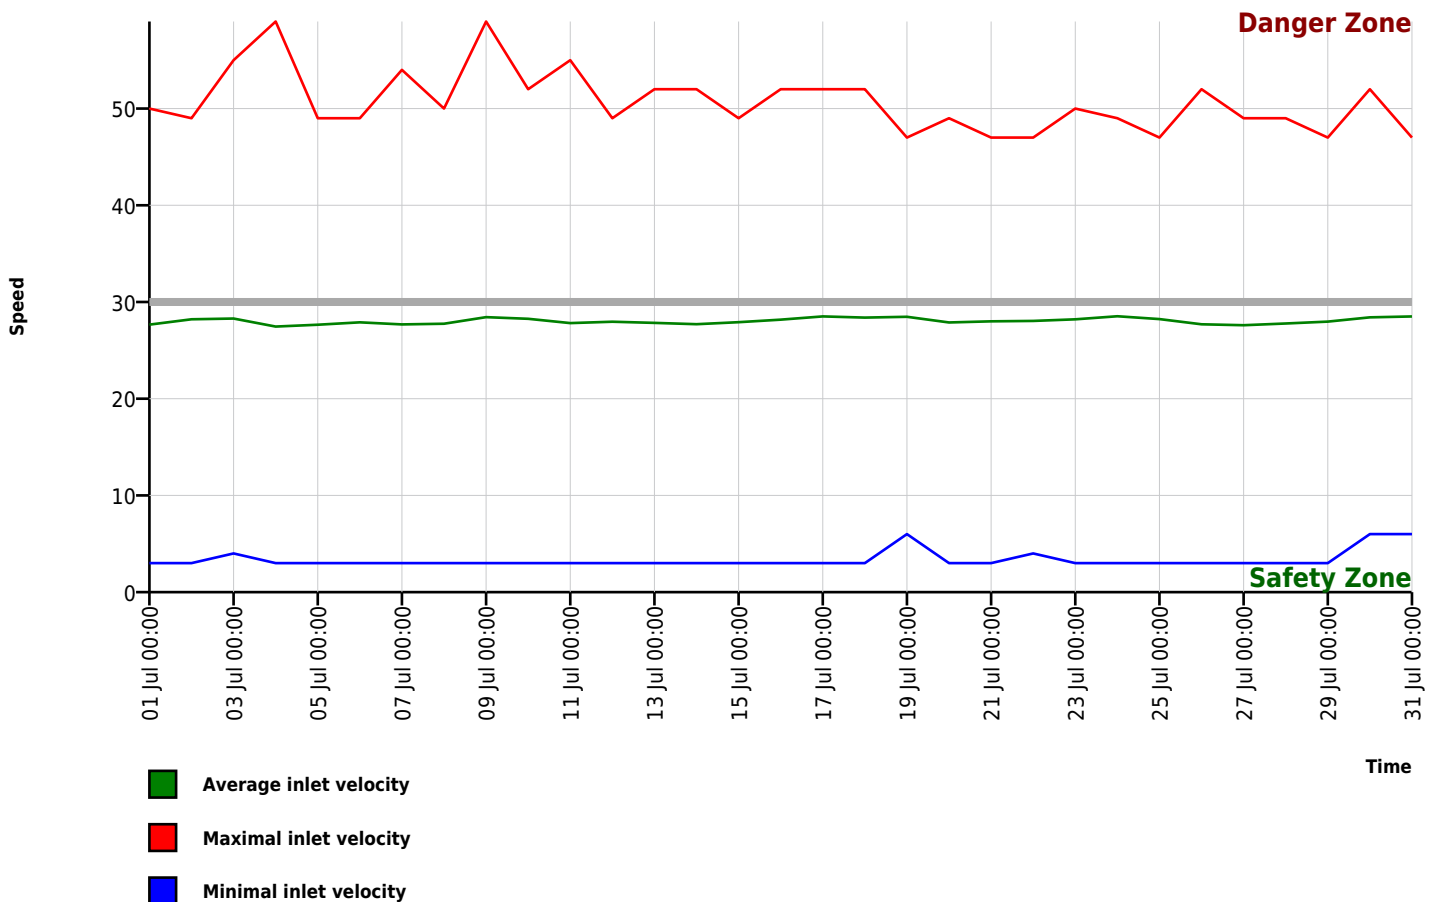

Author

Institution Padbury Parish Council
Department
Street
Postal Code
City Padbury
Country United Kingdom
Contact Padbury Parish Council
Phone
E-Mail padburyparishcouncil@gmail.com

Padbury Parish Council

Built with **DataCollect Webreporter** version 1.0 at 01/08/2022 15:55:41

Site

Name Padbury 1
Dir. Oncoming (name)
Dir. Outgoing (name)
Posted Speed Limit
Comment
Device type **DSD**

Time Range

Start Date 01/07/2022 00:00
End Date 31/07/2022 23:59
Days Mo, Tu, We, Th, Fr, Sa, Su
Time Interval 24 hours
Time Frame / Day 00:00 - 23:59

Speed Diagram (Direction Oncoming)