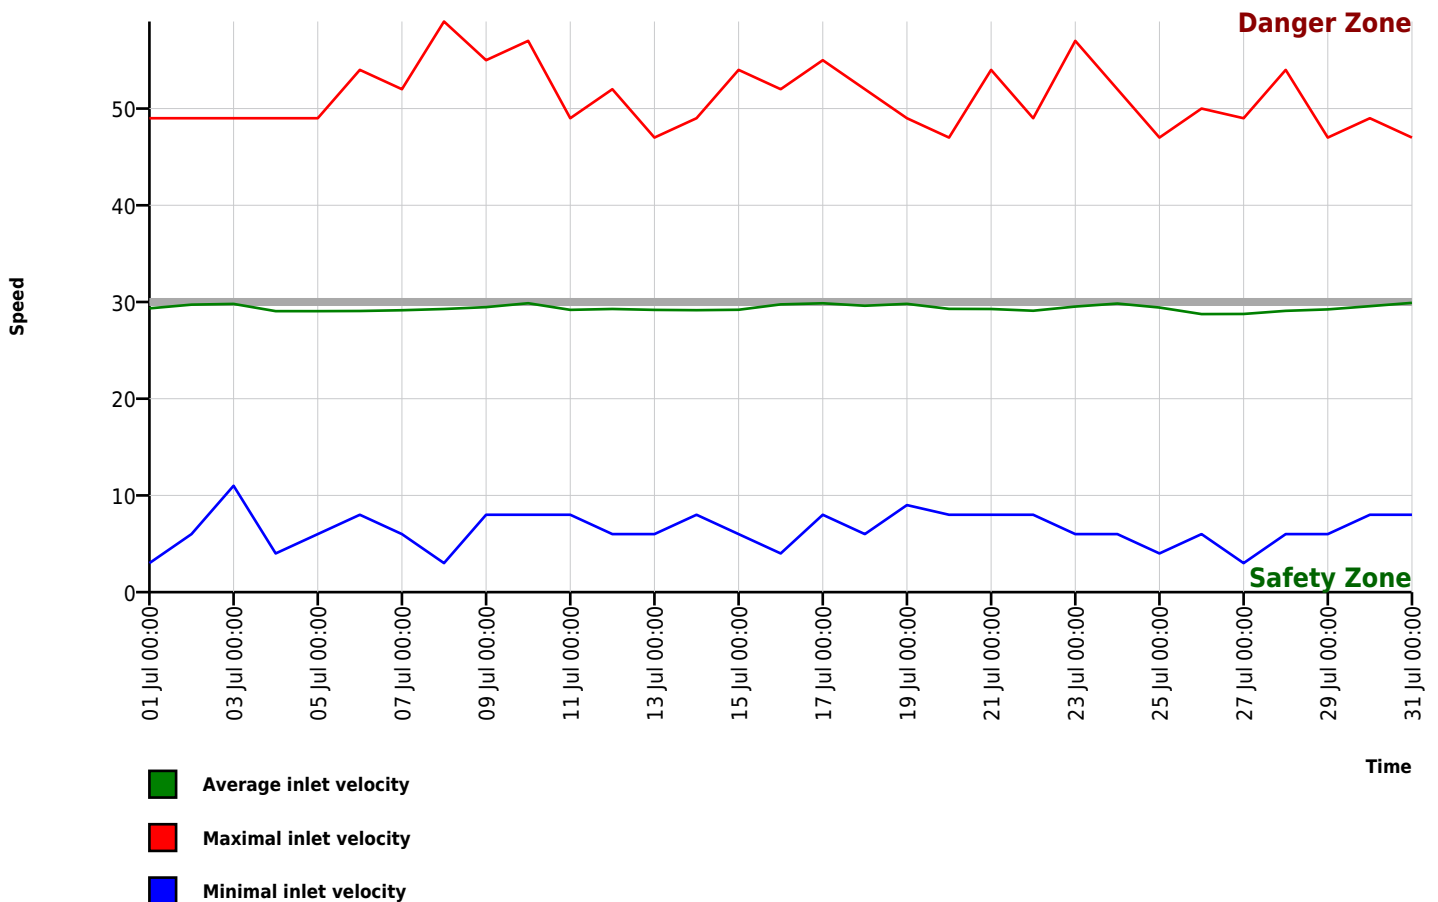

Author

Institution Padbury Parish Council
Department
Street
Postal Code
City Padbury
Country United Kingdom
Contact Padbury Parish Council
Phone
E-Mail padburyparishcouncil@gmail.com

Padbury Parish Council

Built with **DataCollect Webreporter** version 1.0 at 01/08/2022 15:55:41

Site

Name Padbury 1
Dir. Oncoming (name)
Dir. Outgoing (name)
Posted Speed Limit
Comment
Device type **DSD**

Time Range

Start Date 01/07/2022 00:00
End Date 31/07/2022 23:59
Days Mo, Tu, We, Th, Fr, Sa, Su
Time Interval 24 hours
Time Frame / Day 00:00 - 23:59

Speed Diagram (Direction Outgoing)