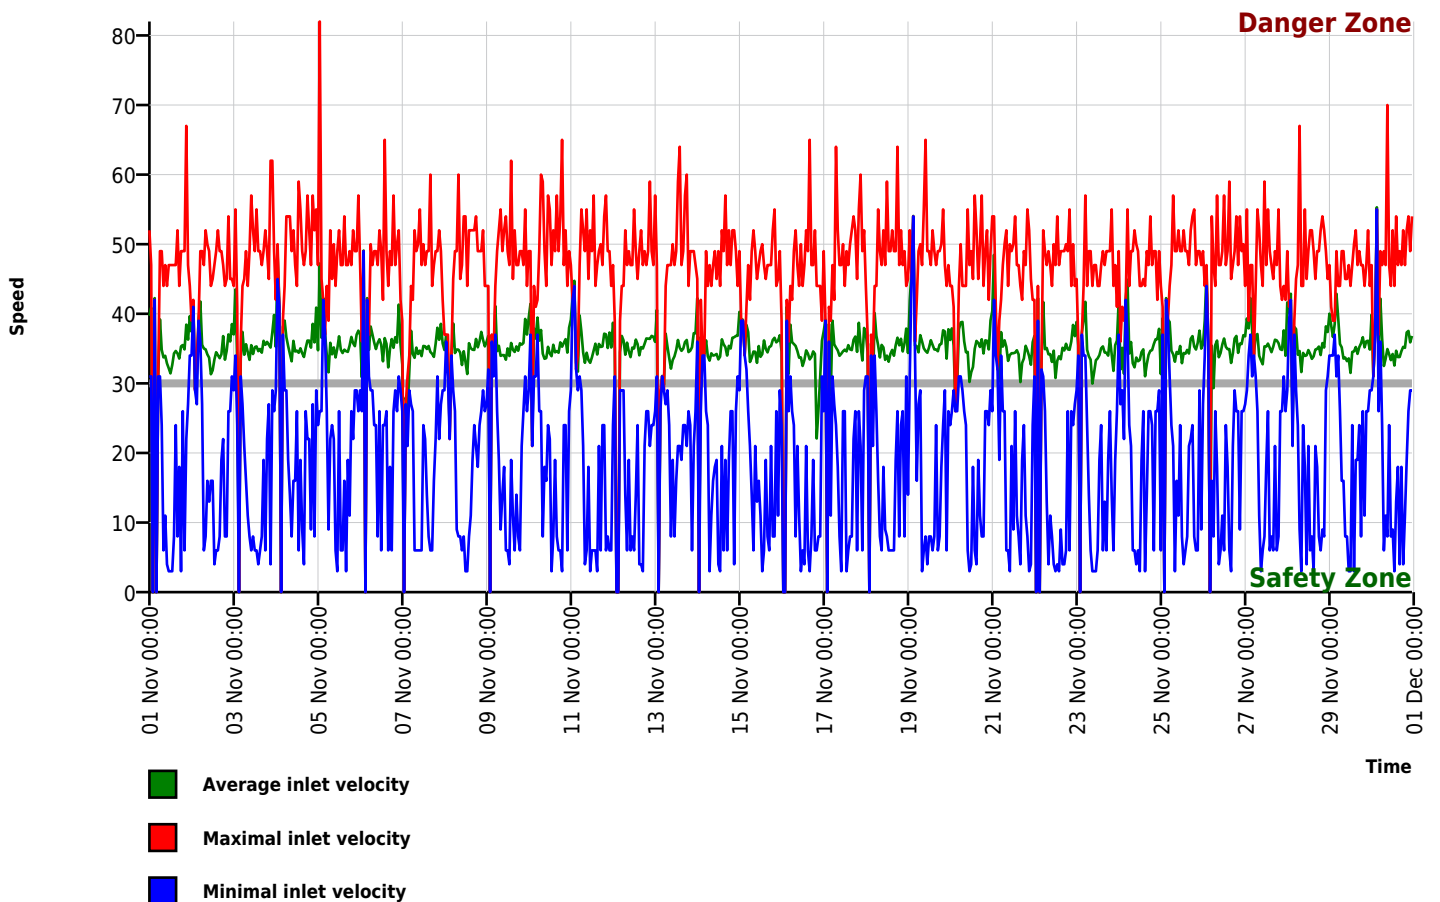

Author

Institution Padbury Parish Council
Department
Street
Postal Code
City Padbury
Country United Kingdom
Contact Padbury Parish Council
Phone
E-Mail padburyparishcouncil@gmail.com

Padbury Parish Council

Built with **DataCollect Webreporter** version 1.0 at 22/12/2022 18:35:18

Site

Name Padbury 3
Dir. Oncoming (name)
Dir. Outgoing (name)
Posted Speed Limit
Comment
Device type **DSD**

Time Range

Start Date 01/11/2022 00:00
End Date 30/11/2022 23:59
Days Mo, Tu, We, Th, Fr, Sa, Su
Time Interval 60 minutes
Time Frame / Day 00:00 - 23:59

Speed Diagram (Direction Outgoing)