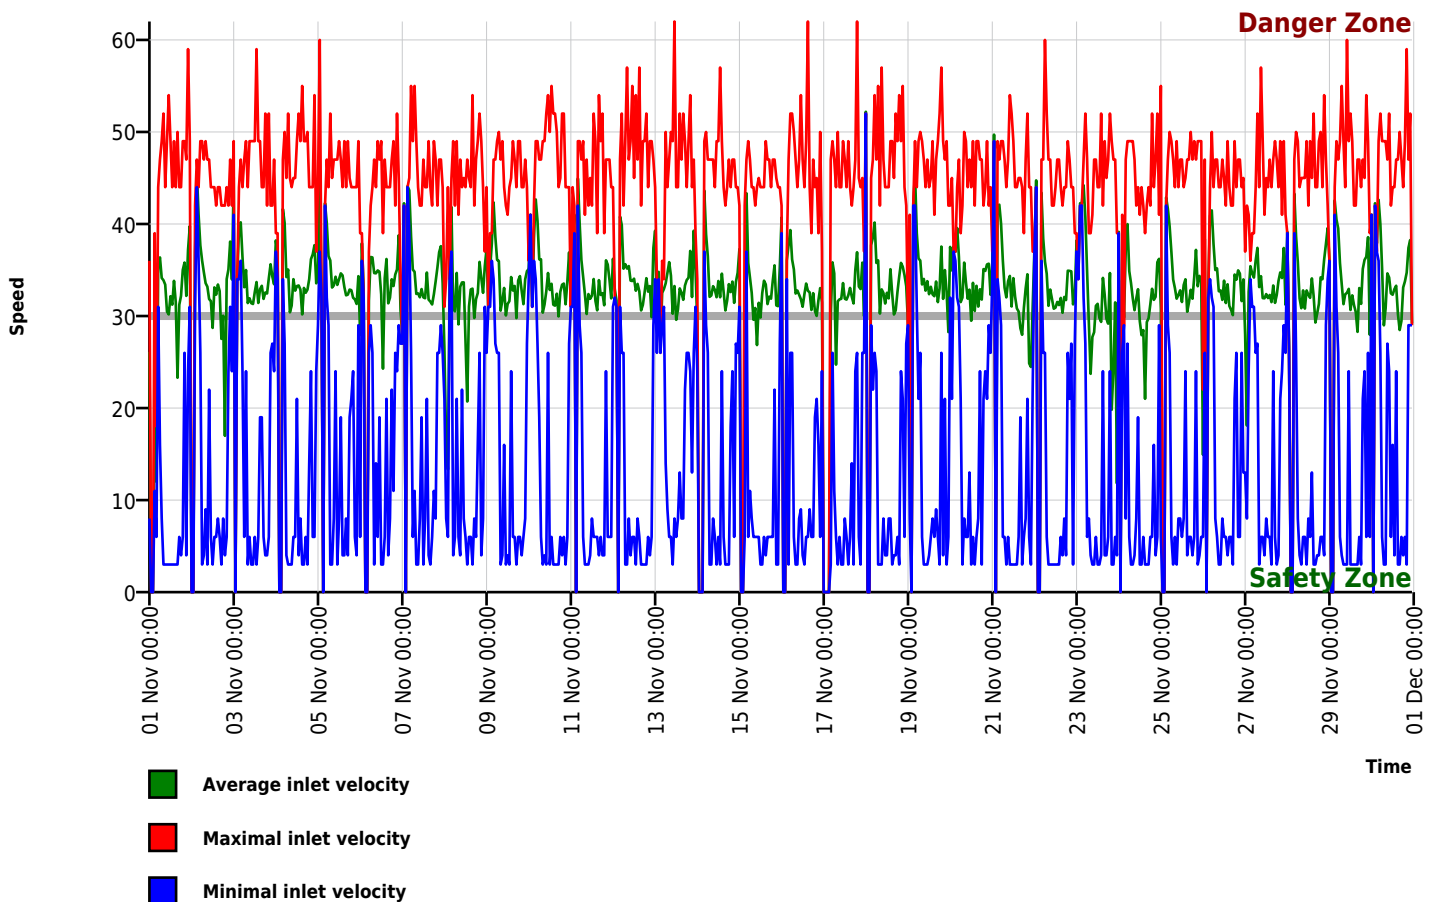

Author

Institution Padbury Parish Council
Department
Street
Postal Code
City Padbury
Country United Kingdom
Contact Padbury Parish Council
Phone
E-Mail padburyparishcouncil@gmail.com

Padbury Parish Council

Built with **DataCollect Webreporter** version 1.0 at 22/12/2022 18:35:18

Site

Name Padbury 3
Dir. Oncoming (name)
Dir. Outgoing (name)
Posted Speed Limit
Comment
Device type **DSD**

Time Range

Start Date 01/11/2022 00:00
End Date 30/11/2022 23:59
Days Mo, Tu, We, Th, Fr, Sa, Su
Time Interval 60 minutes
Time Frame / Day 00:00 - 23:59

Speed Diagram (Direction Oncoming)